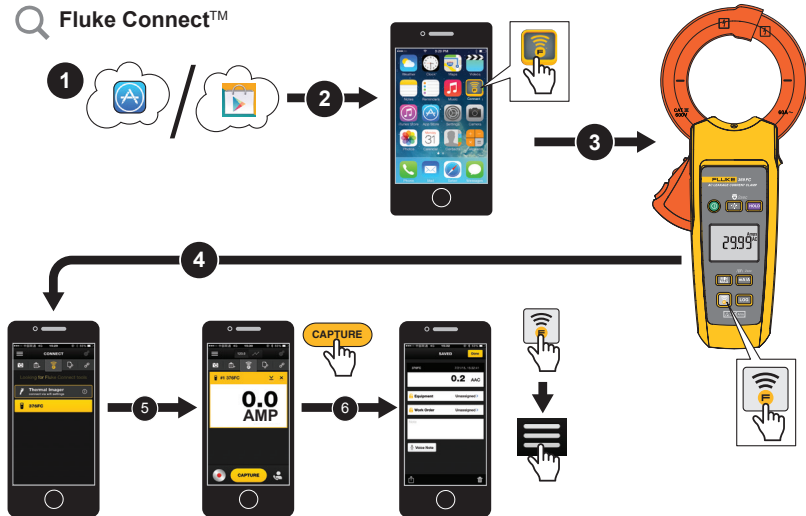

AC Leakage Current Clamp

368 FC/369 FC

LOG

on/off LOG

Clear Memory

+

1

2

5 sec

Fluke Connect® Bluetooth Connection to FC Tools

Fluke Connect™

Specifications