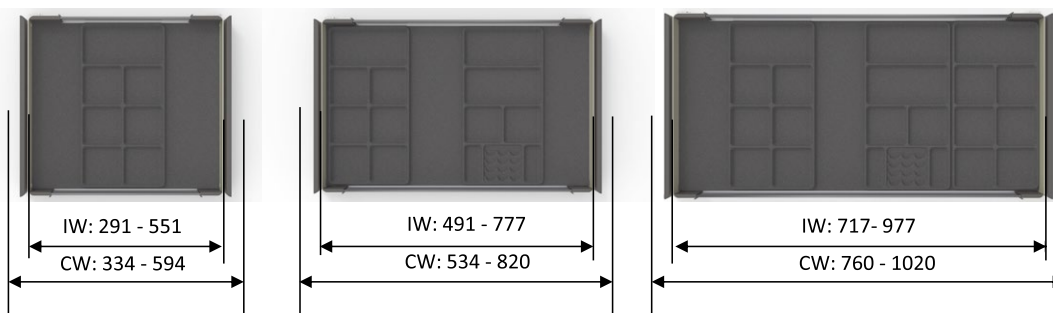

CONERO Interior flock

The insert mats can be easily cut to the desired inner dimension (cut-to-size).

- Velvety surface due to soft flock
- Gentle storage for delicate clothing
- Safe and steady storage due to anti-slip and noise dampening effect

Recommended number of flock bowls:

IW: Pull-out inner width

CW: Clear cabinet width (without spacer)

CONERO Interior flock

CONERO Interior flock

Dimension W x D x H (mm)	Max. Clear Cabine Width	Clear Installation Depth (CD)	PU 5
715 x 425 x 20	762	475	238584 7817
973 x 425 x 20	1020	475	238585 7817
715 x 295 x 20	762	345	238586 7817
973 x 295 x 20	1020	345	238587 7817

Cut-to-size

Flock: black-grey 7817

CONERO Jewelry and ring bowl

Dimension W x D x H (mm)	Clear Cabine Depth	PU 6
223 x 425 x 14	475	238593 7817

For the required number, please refer to the internal dimensions on page 22.

Flock: black-grey 7817

CONERO Jewelry and ring bowl

Dimension W x D x H (mm)	Clear Cabine Depth	PU 6
223 x 295 x 14	345	238595 7817

For the required number, please refer to the internal dimensions on page 22.