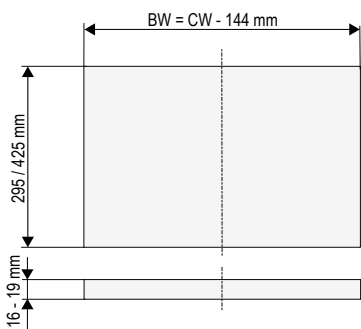

CONERO Inside pull-out 72 H

- Soft-Edge-Design with millimeter frame
- Overview and elegance through tinted safety glass
- Perfect access due to modern full-extension runner
- Full use of width even for custom-made cabinets due to 60 mm width adjustability

Compatible with KB-CX

| Nominal Length | Clear installation depth (CD) | Color | PU 1 |
|----------------|-------------------------------|--------------|-------------|
| 320 mm | 345 | Powder Gold | 238390 9853 |
| | | Powder Black | 238390 7021 |
| 450 mm | 475 | Powder Gold | 238388 9853 |
| | | Powder Black | 238388 7021 |

Color: Floatglass grey

* The clear installation dimension increases by 25 mm per CONERO Shim inserted.
(Glass for other clear widths on request.)

Set Full-extension runner KB-CX NL, right & left

| Nominal Length | Clear installation depth (CD) | Color | PU 10 |
|----------------|-------------------------------|------------|-------------|
| 320 mm | 345 | galvanized | 238506 0007 |
| 450 mm | 475 | galvanized | 238505 0007 |

CONERO Shim

| Nominal Length | Clear installation depth (CD) | Dimension W x D x H (mm) | PU 10 |
|----------------|-------------------------------|--------------------------|-------------|
| 320 mm | 345 | 25 x 323 x 69 | 238683 7818 |
| 450 mm | 475 | 25 x 453 x 69 | 238682 7818 |