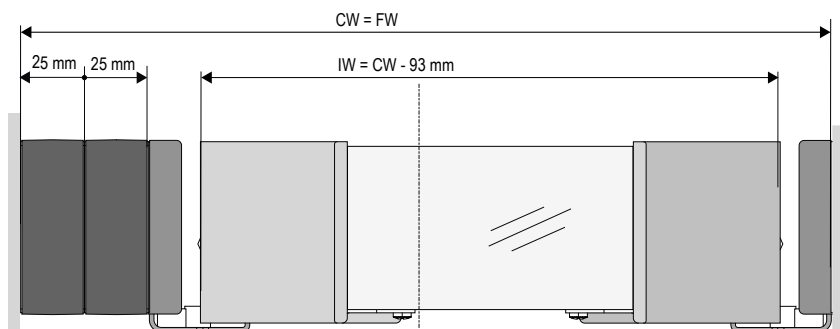

CONERO Inside pull-out 72 H

- Soft-Edge-Design with millimeter frame
- Overview and elegance through tinted safety glass
- Perfect access due to modern full-extension runner
- Full use of width even for custom-made cabinets due to 60 mm width adjustability

CONERO Inside pull-out 72 H

CONERO Side Set Inside pull-out 72 H

consisting of:

- 1x Set Frame left + right
- 1x Set runner cover cap left + right
- 1x Set front mounts
- 1x Set rear mounts
- 1x Installation material

Color: Floatglass grey

* The clear installation dimension increases by 25 mm per CONERO Shim inserted.
(Glass for other clear widths on request.)

Set Full-extension runner KB-CX NL, right & left

| Nominal Length | Clear installation depth (CD) | Color | PU 10 |
|----------------|-------------------------------|------------|-------------|
| 320 mm | 345 | galvanized | 238506 0007 |
| 450 mm | 475 | galvanized | 238505 0007 |

CONERO Shim

| Nominal Length | Clear installation depth (CD) | Dimension W x D x H (mm) | PU 10 |
|----------------|-------------------------------|--------------------------|-------------|
| 320 mm | 345 | 25 x 323 x 69 | 238683 7818 |
| 450 mm | 475 | 25 x 453 x 69 | 238682 7818 |