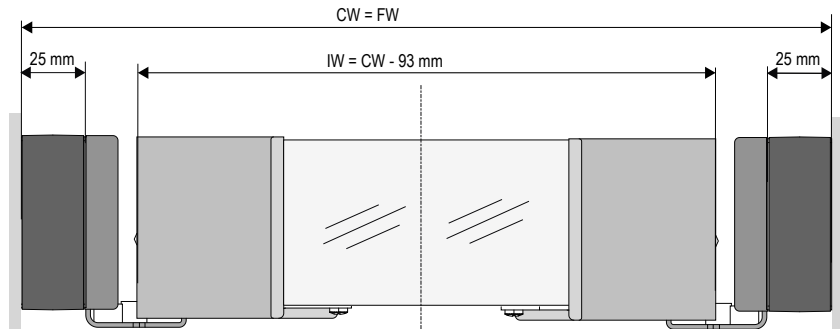

CONERO Inside pull-out 72 H

- Soft-Edge-Design with millimeter frame
- Overview and elegance through tinted safety glass
- Perfect access due to modern full-extension runner
- Full use of width even for custom-made cabinets due to 60 mm width adjustability

Color: Floatglass grey

* The clear installation dimension increases by 25 mm per CONERO Shim inserted.
(Glass for other clear widths on request.)

Set Full-extension runner KB-CX NL, right & left

| Nominal Length | Clear installation depth (CD) | Color | PU 10 |
|----------------|-------------------------------|------------|-------------|
| 320 mm | 345 | galvanized | 238506 0007 |
| 450 mm | 475 | galvanized | 238505 0007 |

CONERO Shim

| Nominal Length | Clear installation depth (CD) | Dimension W x D x H (mm) | PU 10 |
|----------------|-------------------------------|--------------------------|-------------|
| 320 mm | 345 | 25 x 323 x 69 | 238683 7818 |
| 450 mm | 475 | 25 x 453 x 69 | 238682 7818 |