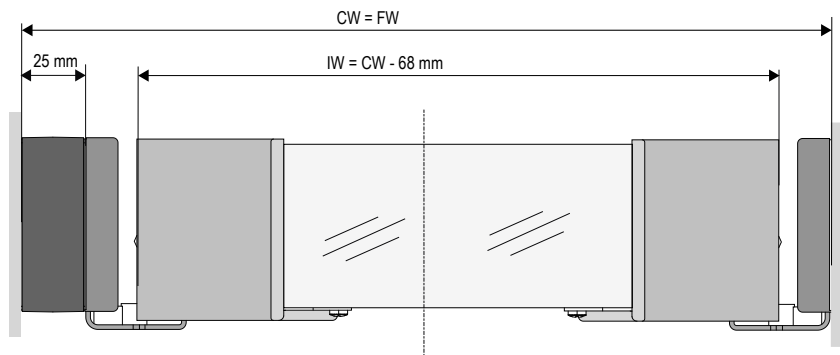

CONERO Inside pull-out 72 H

- Soft-Edge-Design with millimeter frame
- Overview and elegance through tinted safety glass
- Perfect access due to modern full-extension runner
- Full use of width even for custom-made cabinets due to 60 mm width adjustability

CONERO Inside pull-out 72 H

CONERO Side Set Inside pull-out 72 H

consisting of:

- 1x Set Frame left + right
- 1x Set runner cover cap left + right
- 1x Set front mounts
- 1x Set rear mounts
- 1x Installation material

Color: Floatglass grey

* The clear installation dimension increases by 25 mm per CONERO Shim inserted.
(Glass for other clear widths on request.)

Set Full-extension runner KB-CX NL, right & left

| Nominal Length | Clear installation depth (CD) | Color | PU 10 |
|----------------|-------------------------------|------------|-------------|
| 320 mm | 345 | galvanized | 238506 0007 |
| 450 mm | 475 | galvanized | 238505 0007 |

CONERO Shim

| Nominal Length | Clear installation depth (CD) | Dimension W x D x H (mm) | PU 10 |
|----------------|-------------------------------|--------------------------|-------------|
| 320 mm | 345 | 25 x 323 x 69 | 238683 7818 |
| 450 mm | 475 | 25 x 453 x 69 | 238682 7818 |