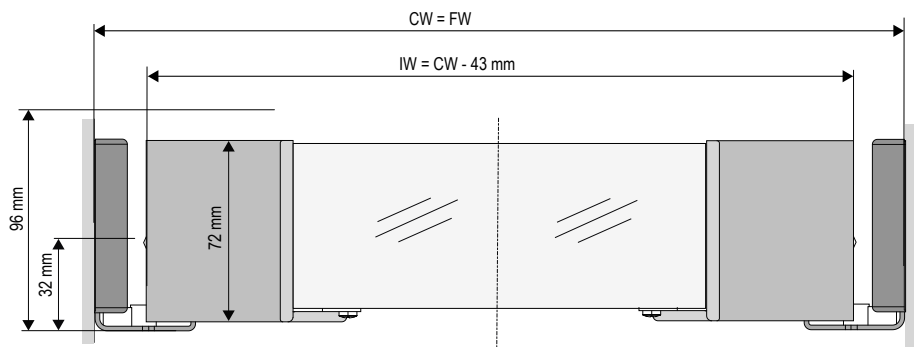

CONERO Inside pull-out 72 H

- Soft-Edge-Design with millimeter frame
- Overview and elegance through tinted safety glass
- Perfect access due to modern full-extension runner
- Full use of width even for custom-made cabinets due to 60 mm width adjustability

CONERO Inside pull-out 72 H

CONERO Side Set Inside pull-out 72 H

consisting of:

- 1x Set Frame left + right
- 1x Set runner cover cap left + right
- 1x Set front mounts
- 1x Set rear mounts
- 1x Installation material

Color: Floatglass grey

* The clear installation dimension increases by 25 mm per CONERO Shim inserted.
(Glass for other clear widths on request.)

Set Full-extension runner KB-CX NL, right & left

| Nominal Length | Clear installation depth (CD) | Color | PU 10 |
|----------------|-------------------------------|------------|-------------|
| 320 mm | 345 | galvanized | 238506 0007 |
| 450 mm | 475 | galvanized | 238505 0007 |

CONERO Shim

| Nominal Length | Clear installation depth (CD) | Dimension W x D x H (mm) | PU 10 |
|----------------|-------------------------------|--------------------------|-------------|
| 320 mm | 345 | 25 x 323 x 69 | 238683 7818 |
| 450 mm | 475 | 25 x 453 x 69 | 238682 7818 |