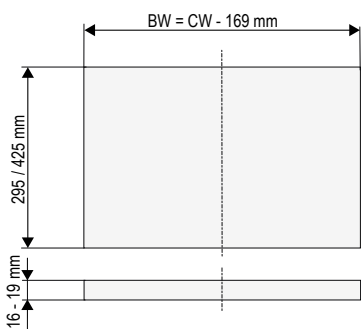

CONERO Inside pull-out 72 H

- Soft-Edge-Design with millimeter frame
- Overview and elegance through tinted safety glass
- Perfect access due to modern full-extension runner
- Full use of width even for custom-made cabinets due to 60 mm width adjustability

Compatible with KB-CX

| Nominal Length | Clear installation depth (CD) | Color | PU 1 |
|----------------|-------------------------------|--------------|-------------|
| 320 mm | 345 | Powder Gold | 238390 9853 |
| | | Powder Black | 238390 7021 |
| 450 mm | 475 | Powder Gold | 238388 9853 |
| | | Powder Black | 238388 7021 |

Color: Floatglass grey

* The clear installation dimension increases by 25 mm per CONERO Shim inserted.
(Glass for other clear widths on request.)

Set Full-extension runner KB-CX NL, right & left

| Nominal Length | Clear installation depth (CD) | Color | PU 10 |
|----------------|-------------------------------|------------|-------------|
| 320 mm | 345 | galvanized | 238506 0007 |
| 450 mm | 475 | galvanized | 238505 0007 |

CONERO Shim

| Nominal Length | Clear installation depth (CD) | Dimension W x D x H (mm) | PU 10 |
|----------------|-------------------------------|--------------------------|-------------|
| 320 mm | 345 | 25 x 323 x 69 | 238683 7818 |
| 450 mm | 475 | 25 x 453 x 69 | 238682 7818 |