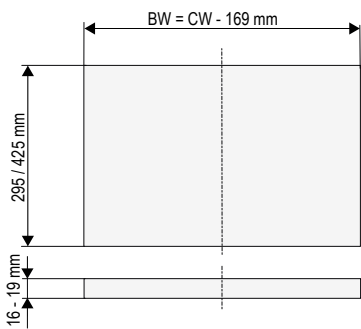

CONERO Inside pull-out 72 H

- Soft-Edge-Design with millimeter frame
- Overview and elegance through tinted safety glass
- Perfect access due to modern full-extension runner
- Full use of width even for custom-made cabinets due to 60 mm width adjustability

Compatible with KB-CX

| Nominal Length | Clear installation depth (CD) | Color | PU 1 |
|----------------|-------------------------------|--------------|-------------|
| 320 mm | 345 | Powder Gold | 238390 9853 |
| | | Powder Black | 238390 7021 |
| 450 mm | 475 | Powder Gold | 238388 9853 |
| | | Powder Black | 238388 7021 |

Color: Floatglass grey

* The clear installation dimension increases by 25 mm per CONERO Shim inserted.
(Glass for other clear widths on request.)

Set Full-extension runner KB-CX NL, right & left

| Nominal Length | Clear installation depth (CD) | Color | PU 10 |
|----------------|-------------------------------|------------|-------------|
| 320 mm | 345 | galvanized | 238506 0007 |
| 450 mm | 475 | galvanized | 238505 0007 |

CONERO Shim

| Nominal Length | Clear installation depth (CD) | Dimension W x D x H (mm) | PU 10 |
|----------------|-------------------------------|--------------------------|-------------|
| 320 mm | 345 | 25 x 323 x 69 | 238683 7818 |
| 450 mm | 475 | 25 x 453 x 69 | 238682 7818 |