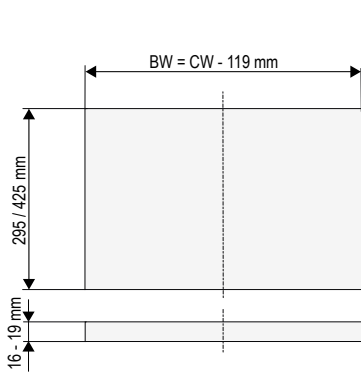

CONERO Inside pull-out 72 H

- Soft-Edge-Design with millimeter frame
- Overview and elegance through tinted safety glass
- Perfect access due to modern full-extension runner
- Full use of width even for custom-made cabinets due to 60 mm width adjustability