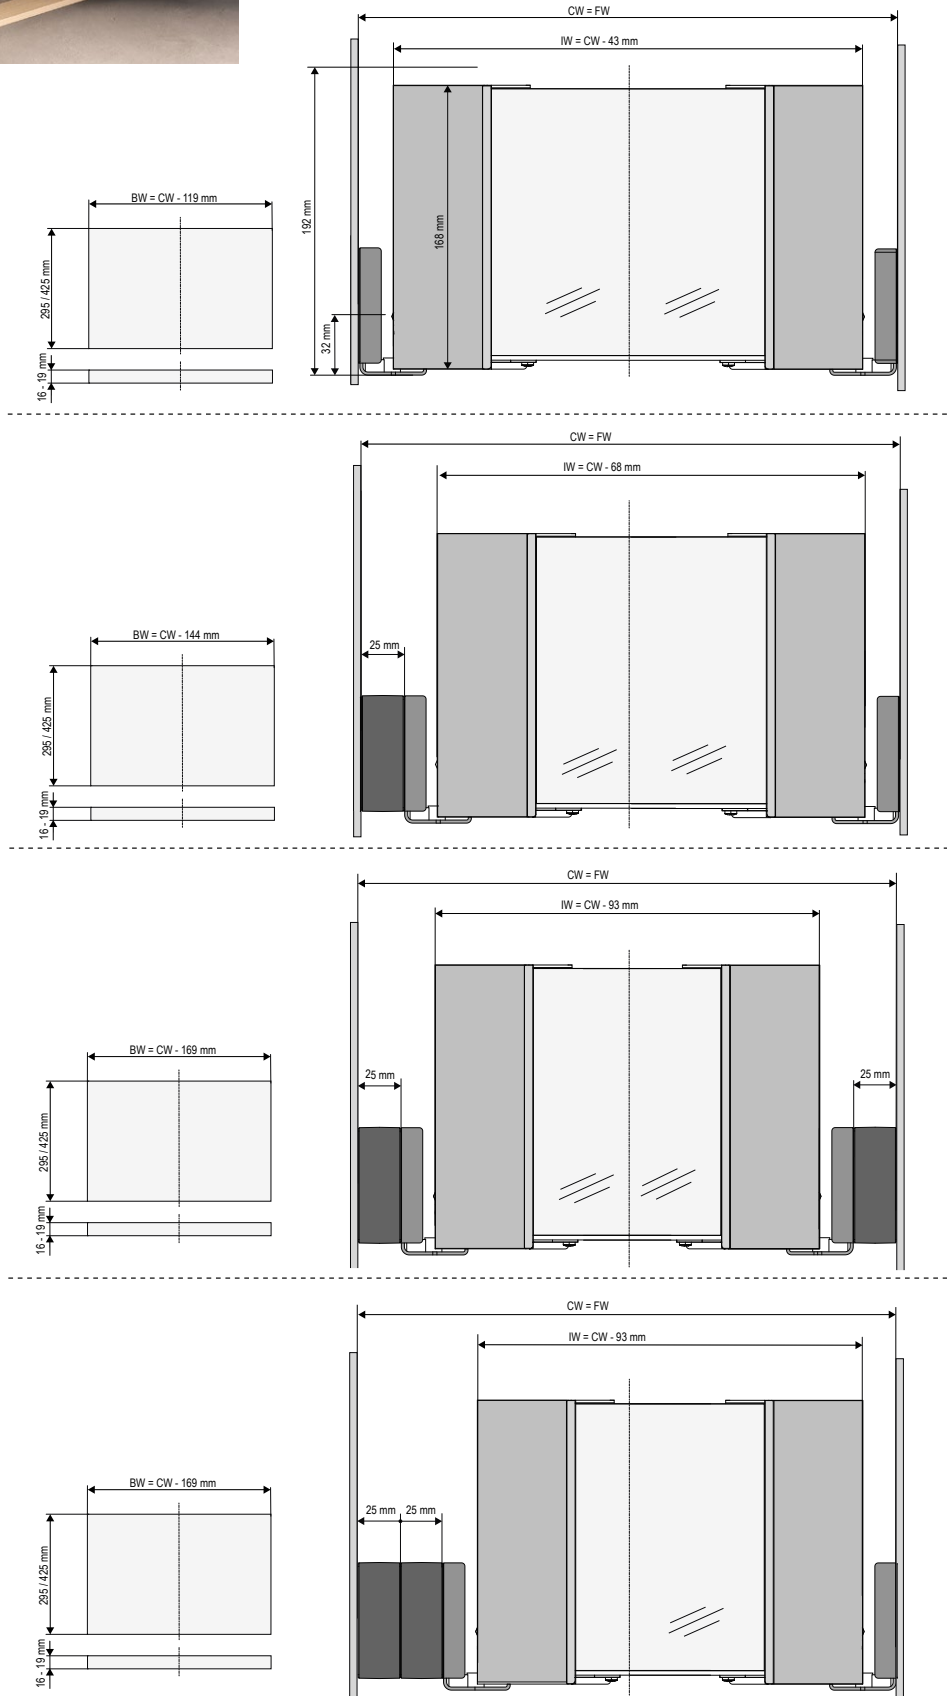

CONERO Inside pull-out 168 H

- Soft-Edge-Design with millimeter frame
- Clarity and elegance through tinted safety glass
- Perfect access due to modern full-extension runner
- Full use of width even for custom-made cabinets due to 60 mm width adjustability

CONERO Inside pull-out 168 H

CONERO Side Set Inside pull-out 168 H

consisting of:

1x Set Side left + right

1x Set runner cover cap left + right

1x Set front mounts

1x Set rear mounts

1x Installation material

CONERO Tempered safety glass for Inside pull-out 168 H

Clear Cabinet Width (CW)*	Dimension front glass W x D x H (mm)	Dimension rear glass W x D x H (mm)	PU 5 sets
334-394	263 x 6 x 157	217 x 6 x 157	238490 0008
384-444	313 x 6 x 157	263 x 6 x 157	238491 0008
410-470	339 x 6 x 157	293 x 6 x 157	238492 0008
434-494	363 x 6 x 157	313 x 6 x 157	238493 0008
484-544	413 x 6 x 157	363 x 6 x 157	238494 0008
534-594	463 x 6 x 157	413 x 6 x 157	238495 0008
552-612	481 x 6 x 157	435 x 6 x 157	238496 0008
610-670	539 x 6 x 157	493 x 6 x 157	238497 0008
660-720	589 x 6 x 157	539 x 6 x 157	238498 0008
710-770	639 x 6 x 157	589 x 6 x 157	238499 0008
760-820	689 x 6 x 157	639 x 6 x 157	238500 0008
810-870	739 x 6 x 157	689 x 6 x 157	238501 0008
860-920	789 x 6 x 157	739 x 6 x 157	238502 0008
910-970	839 x 6 x 157	789 x 6 x 157	238503 0008
960-1020	889 x 6 x 157	839 x 6 x 157	238504 0008

CONERO Shim

Nominal Length	Clear installation depth (CD)	Dimension W x D x H (mm)	PU 10
320 mm	345	25 x 323 x 69	238683 7818
450 mm	475	25 x 453 x 69	238682 7818

Color: black