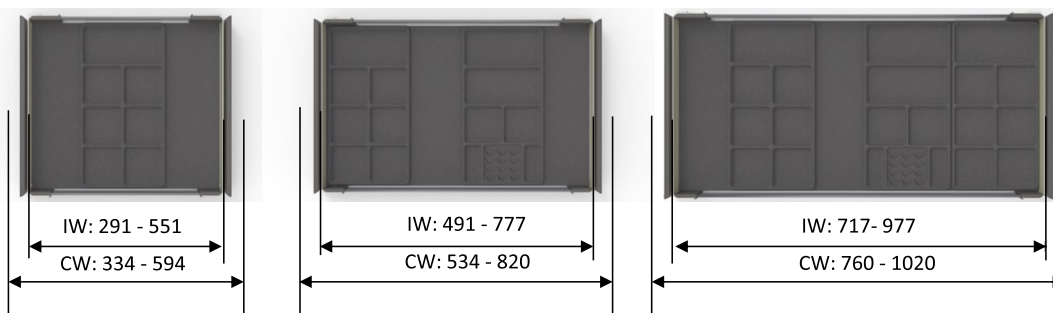

## CONERO Interior flock

The insert mats can be easily cut to the desired inner dimension (cut-to-size).

- Velvety surface due to soft flock
- Gentle storage for delicate clothing
- Safe and steady storage due to anti-slip and noise dampening effect

### Recommended number of flock bowls:

IW: Pull-out inner width

CW: Clear cabinet width (without spacer)

## CONERO Jewelry and ring bowl

Dimension W x D x H (mm)	Clear Cabine Depth	PU 6
223 x 425 x 14	475	<b>238593 7817</b>

For the required number, please refer to the internal dimensions on page 22.

Flock: black-grey 7817

## CONERO Jewelry and ring bowl

Dimension W x D x H (mm)	Clear Cabine Depth	PU 6
223 x 295 x 14	345	<b>238595 7817</b>

For the required number, please refer to the internal dimensions on page 22.

Flock: black-grey 7817