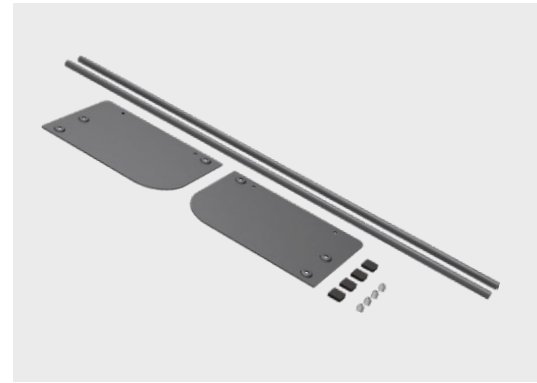

CONERO Shoe storage

CONERO Shoe rack

Dimension W x D x H (mm)	Max. Clear Cabine Width	Color	PU 2
715 x 211 x 142	762	Powder Black	239584 7021
715 x 211 x 142	762	Powder Gold	239584 9853
973 x 211 x 142	1020	Powder Black	239585 7021
973 x 211 x 142	1020	Powder Gold	239585 9853

Cut-to-size

2 shoe rack are needed to equip a pull-out with CD 475 mm..

CONERO Shoe fence

consisting of:

2 x mounts

1 x Profile

Max. Dimension W x D x H (mm)	Max. Clear Cabine Width	Color	PU 20
582 x 24 x 38	582	Powder Black	238723 7021
582 x 24 x 38	582	Powder Gold	238723 9853

Cut-to-size

The shoe fence can be extended as desired by stringing several shoe fences together.

CONERO Shoe fence

consisting of:

3 x mounts

2 x Profile

Max. Dimension W x D x H (mm)	Max. Clear Cabine Width	Color	PU 20
1114 x 24 x 38	1114	Powder Black	238438 7021
1114 x 24 x 38	1114	Powder Gold	238438 9853

Cut-to-size

The shoe fence can be extended as desired by stringing several shoe fences together.