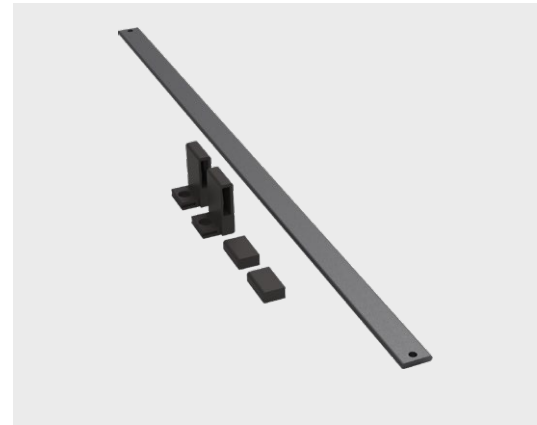

CONERO Shoe storage

CONERO Shoe rack

Dimension W x D x H (mm)	Max. Clear Cabine Width	Color	PU 2
715 x 211 x 142	762	Powder Black	239584 7021
715 x 211 x 142	762	Powder Gold	239584 9853
973 x 211 x 142	1020	Powder Black	239585 7021
973 x 211 x 142	1020	Powder Gold	239585 9853

Cut-to-size

2 shoe rack are needed to equip a pull-out with CD 475 mm..

CONERO Shoe fence

consisting of:

2 x mounts

1 x Profile

Max. Dimension W x D x H (mm)	Max. Clear Cabine Width	Color	PU 20
582 x 24 x 38	582	Powder Black	238723 7021
582 x 24 x 38	582	Powder Gold	238723 9853

Cut-to-size

The shoe fence can be extended as desired by stringing several shoe fences together.

CONERO Shoe fence

consisting of:

3 x mounts

2 x Profile

Max. Dimension W x D x H (mm)	Max. Clear Cabine Width	Color	PU 20
1114 x 24 x 38	1114	Powder Black	238438 7021
1114 x 24 x 38	1114	Powder Gold	238438 9853

Cut-to-size

The shoe fence can be extended as desired by stringing several shoe fences together.