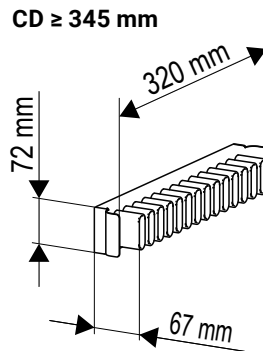

CONERO Belt-/tie pull-out

- Soft-Touch surface for the gentle storage of belts, ties and scarfs
- Utilizes unused storage space under the clothes rail
- Grease-free sliding guide protects clothing hanging next to it
- Freely positionable in the cabinet and retrofittable
- Easy left/right mounting

CONERO Belt-/tie wearer

- Soft-Touch surface for the gentle storage of belts, ties and scarfs
- Easy mounting on the inside of the door
- Utilizes unused storage space on the inside of the door or under the clothes rail