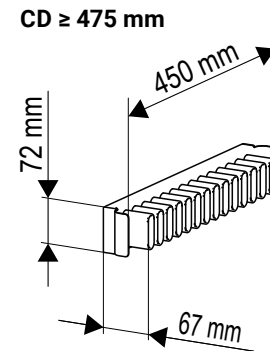

CONERO Belt-/tie pull-out

- Soft-Touch surface for the gentle storage of belts, ties and scarfs
- Utilizes unused storage space under the clothes rail
- Grease-free sliding guide protects clothing hanging next to it
- Freely positionable in the cabinet and retrofittable
- Easy left/right mounting

CONERO Belt-/tie wearer

- Soft-Touch surface for the gentle storage of belts, ties and scarfs
- Easy mounting on the inside of the door
- Utilizes unused storage space on the inside of the door or under the clothes rail