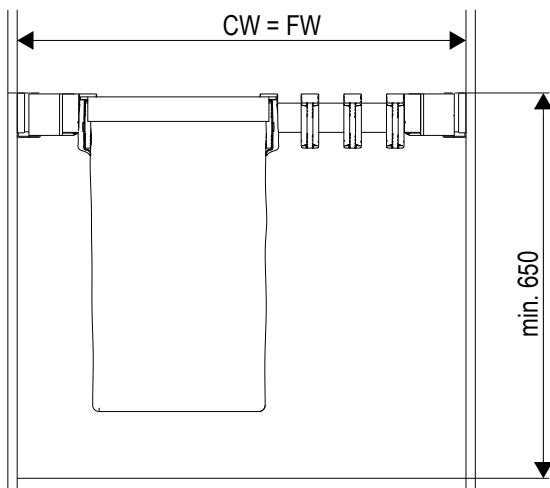

CONERO Organizer Set 72 H 475

- Perfect storage for your trousers
- Full function even with low installation depth
- Comfortable access thanks to front-removable hangers
- Double storage space due to hangers with two levels

- Easy organization by integrating the stylish laundry bag directly into the dressing room
- Direct sorting of laundry by using several bags per pull-out.
- Comfortable removal of the laundry bag to the front
- Individual composition of laundry bags and hangers possible