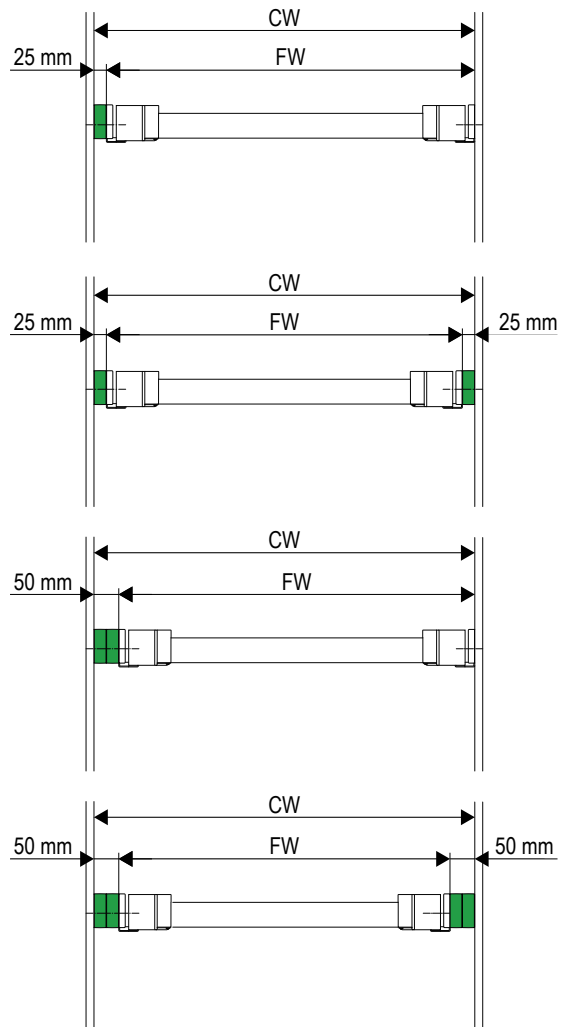

CONERO Organizer Set 72 H 475

- Perfect storage for your trousers
- Full function even with low installation depth
- Comfortable access thanks to front-removable hangers
- Double storage space due to hangers with two levels

- Easy organization by integrating the stylish laundry bag directly into the dressing room
- Direct sorting of laundry by using several bags per pull-out.
- Comfortable removal of the laundry bag to the front
- Individual composition of laundry bags and hangers possible