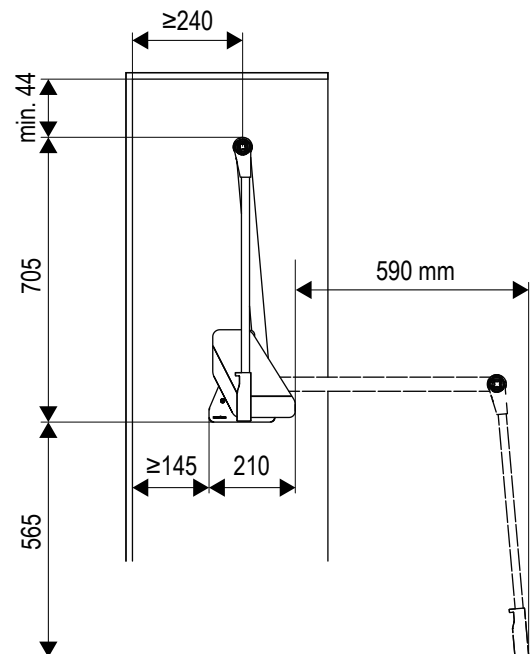

CONERO Wardrobe lift

- Combines easy access and utilization of the entire cabinet height by swinging down the clothes
- Comfortable operation with both low and full loads
- With a payload of up to 15 kg, even heavy jackets and coats are no problem
- Gentle and safe lowering even when fully loaded thanks to self-regulating power assistance

CONERO Wardrobe lift

CONERO Wardrobe lift

Clear Cabinet Width (CW)*	Payload (kg)	Load capacity** (max.)	System weight (max.)	Powder Black PU 1	Powder Gold PU 1
445-628	0.0-12	14	17.5	238278 7021	238278 9853
625-808	0.0-12	14	17.5	238279 7021	238279 9853
805-988	0.0-12	14	17.5	238280 7021	238280 9853
985-1168	0.0-12	14	17.5	238281 7021	238281 9853
805-988	4.0-15	17	20.5	238720 7021	238720 9853
985-1168	4.0-15	17	20.5	238721 7021	238721 9853

*The use of shims increases the necessary clear cabinet width by 30 mm each.

**Load capacity = payload + 2 kg (max. weight of the control lever and clothes rail).

Set CONERO Wardrobe lift shim

consisting of:

1 x Shim

1 x Installation material

Dimension L x P x H	Color	PU 10
30 x 213 x 229	Black	238722 7818