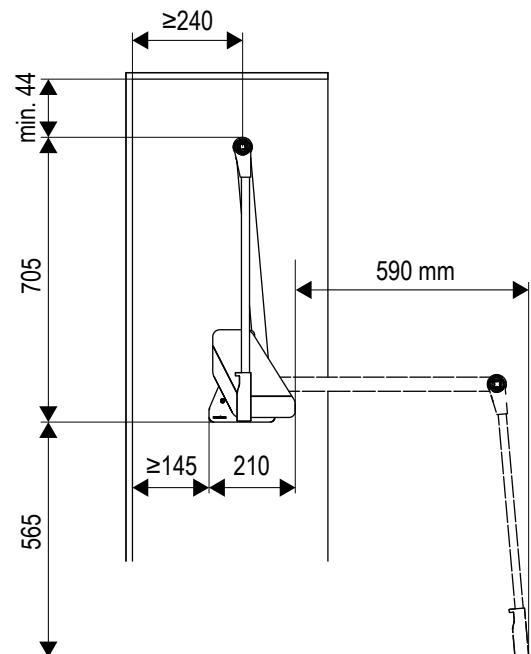

CONERO Wardrobe lift

- Combines easy access and utilization of the entire cabinet height by swinging down the clothes
- Comfortable operation with both low and full loads
- With a payload of up to 15 kg, even heavy jackets and coats are no problem
- Gentle and safe lowering even when fully loaded thanks to self-regulating power assistance

CONERO Wardrobe lift

CONERO Wardrobe lift

Clear Cabinet Width (CW)*	Payload (kg)	Load capacity** (max.)	System weight (max.)	Powder Black PU 1	Powder Gold PU 1
445-628	0.0-12	14	17.5	238278 7021	238278 9853
625-808	0.0-12	14	17.5	238279 7021	238279 9853
805-988	0.0-12	14	17.5	238280 7021	238280 9853
985-1168	0.0-12	14	17.5	238281 7021	238281 9853
805-988	4.0-15	17	20.5	238720 7021	238720 9853
985-1168	4.0-15	17	20.5	238721 7021	238721 9853

*The use of shims increases the necessary clear cabinet width by 30 mm each.

**Load capacity = payload + 2 kg (max. weight of the control lever and clothes rail).

Set CONERO Wardrobe lift shim

consisting of:

1 x Shim

1 x Installation material

Dimension L x P x H	Color	PU 10
30 x 213 x 229	Black	238722 7818