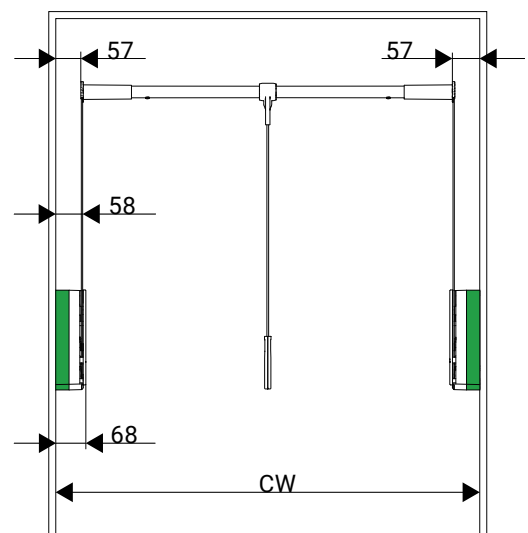

CONERO Wardrobe lift

- Combines easy access and utilization of the entire cabinet height by swinging down the clothes
- Comfortable operation with both low and full loads
- With a payload of up to 15 kg, even heavy jackets and coats are no problem
- Gentle and safe lowering even when fully loaded thanks to self-regulating power assistance

CONERO Wardrobe lift

CONERO Wardrobe lift

Clear Cabinet Width (CW)*	Payload (kg)	Load capacity** (max.)	System weight (max.)	Powder Black PU 1	Powder Gold PU 1
445-628	0.0-12	14	17.5	238278 7021	238278 9853
625-808	0.0-12	14	17.5	238279 7021	238279 9853
805-988	0.0-12	14	17.5	238280 7021	238280 9853
985-1168	0.0-12	14	17.5	238281 7021	238281 9853
805-988	4.0-15	17	20.5	238720 7021	238720 9853
985-1168	4.0-15	17	20.5	238721 7021	238721 9853

*The use of shims increases the necessary clear cabinet width by 30 mm each.

**Load capacity = payload + 2 kg (max. weight of the control lever and clothes rail).

Set CONERO Wardrobe lift shim

consisting of:

1 x Shim

1 x Installation material

Dimension L x P x H	Color	PU 10
30 x 213 x 229	Black	238722 7818