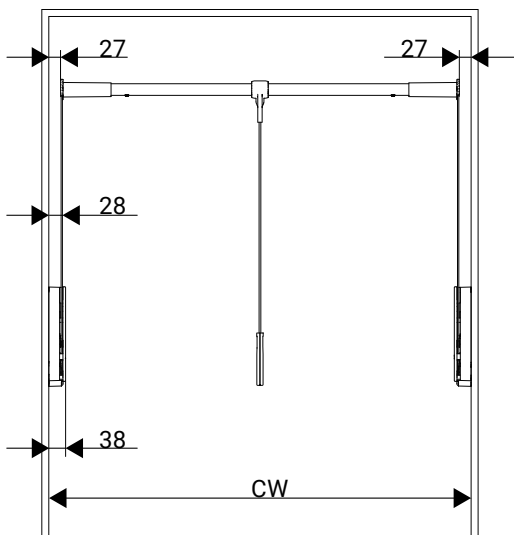

CONERO Wardrobe lift

- Combines easy access and utilization of the entire cabinet height by swinging down the clothes
- Comfortable operation with both low and full loads
- With a payload of up to 15 kg, even heavy jackets and coats are no problem
- Gentle and safe lowering even when fully loaded thanks to self-regulating power assistance

CONERO Wardrobe lift

CONERO Wardrobe lift

Clear Cabinet Width (CW)*	Payload (kg)	Load capacity** (max.)	System weight (max.)	Powder Black PU 1	Powder Gold PU 1
445-628	0.0-12	14	17.5	238278 7021	238278 9853
625-808	0.0-12	14	17.5	238279 7021	238279 9853
805-988	0.0-12	14	17.5	238280 7021	238280 9853
985-1168	0.0-12	14	17.5	238281 7021	238281 9853
805-988	4.0-15	17	20.5	238720 7021	238720 9853
985-1168	4.0-15	17	20.5	238721 7021	238721 9853

*The use of shims increases the necessary clear cabinet width by 30 mm each.

**Load capacity = payload + 2 kg (max. weight of the control lever and clothes rail).

Set CONERO Wardrobe lift shim

consisting of:

1 x Shim

1 x Installation material

Dimension L x P x H	Color	PU 10
30 x 213 x 229	Black	238722 7818