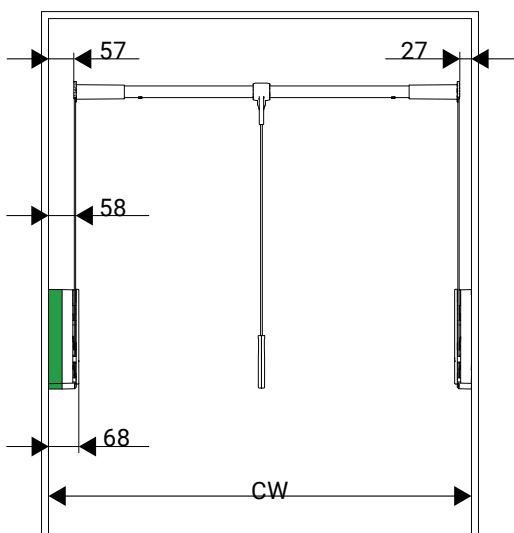

CONERO Wardrobe lift

- Combines easy access and utilization of the entire cabinet height by swinging down the clothes
- Comfortable operation with both low and full loads
- With a payload of up to 15 kg, even heavy jackets and coats are no problem
- Gentle and safe lowering even when fully loaded thanks to self-regulating power assistance

CONERO Wardrobe lift

CONERO Wardrobe lift

Clear Cabinet Width (CW)*	Payload (kg)	Load capacity** (max.)	System weight (max.)	Powder Black PU 1	Powder Gold PU 1
445-628	0.0-12	14	17.5	238278 7021	238278 9853
625-808	0.0-12	14	17.5	238279 7021	238279 9853
805-988	0.0-12	14	17.5	238280 7021	238280 9853
985-1168	0.0-12	14	17.5	238281 7021	238281 9853
805-988	4.0-15	17	20.5	238720 7021	238720 9853
985-1168	4.0-15	17	20.5	238721 7021	238721 9853

*The use of shims increases the necessary clear cabinet width by 30 mm each.

**Load capacity = payload + 2 kg (max. weight of the control lever and clothes rail).

Set CONERO Wardrobe lift shim

consisting of:

1 x Shim

1 x Installation material

Dimension L x P x H	Color	PU 10
30 x 213 x 229	Black	238722 7818