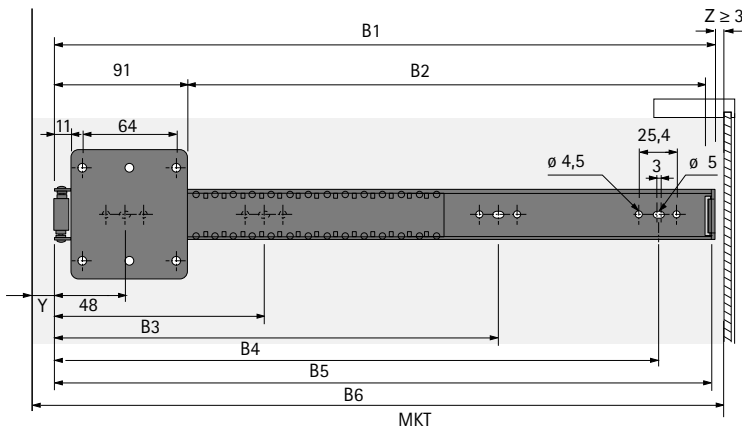

Design principle

General information

Door format and door weight

hettich.com/short/8681f2

Number of door wings

Door material

Retractable door system

► KA 5740

► Planning dimensions in brief

Installation dimensions

Door height (H) = inside cabinet body height (LKH) - 6 mm
 Door width (B) = inside cabinet body width (LKB) - 7 mm

Positioning depth (Y) = door thickness (TD) + 2 mm
 Minimum cabinet depth (MKT) = nominal dimension (B1) + positioning depth (Y) + rear wall distance (Z)