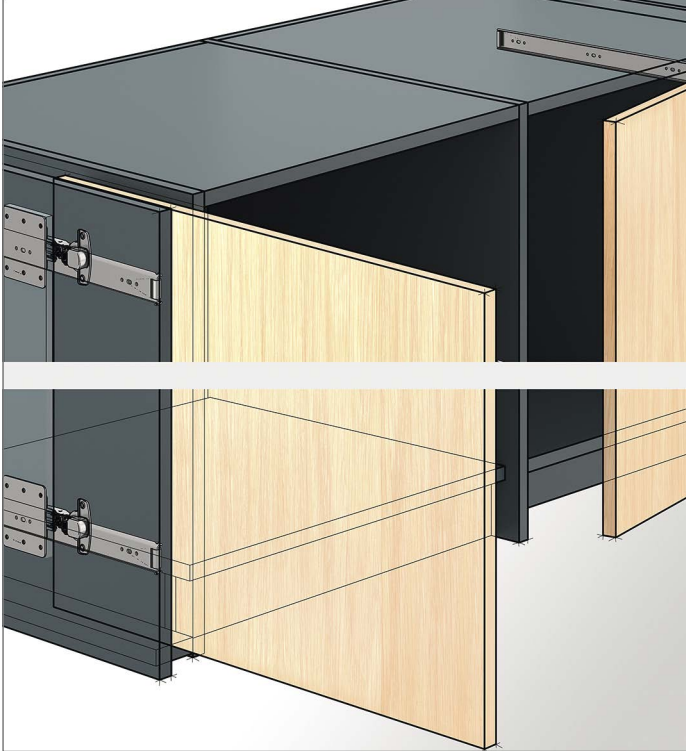

Retractable door system

▶ KA 5740

▶ Performance summary

Design principle

General information

Door format and door weight