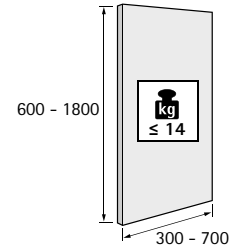

Technical information

- ▶ Quality criteria

Hettich Technical Assistant

- ▶ Planning dimensions and installation
- ▶ Settings
- ▶ Service

hettich.com/short/b8af11

Retractable door system

▶ KA 5740

▶ Performance summary

Design principle

General information

Door format and door weight

hettich.com/short/8681f2

Number of door wings

Door material

Retractable door system

► KA 5740

► Planning dimensions in brief

Installation dimensions

Door height (H) = inside cabinet body height (LKH) - 6 mm
 Door width (B) = inside cabinet body width (LKB) - 7 mm

Positioning depth (Y) = door thickness (TD) + 2 mm
 Minimum cabinet depth (MKT) = nominal dimension (B1) + positioning depth (Y) + rear wall distance (Z)

Article	Dimension mm					
	B1	B2	B3	B4	B5	B6
KA 5740/300	302	206	272	-	-	300
KA 5740/350	352	256	304	-	-	350
KA 5740/400	402	306	368	-	-	400
KA 5740/450	452	356	144	304	400	450
KA 5740/500	502	406	176	336	464	500
KA 5740/550	552	456	208	368	528	550
KA 5740/600	602	506	240	400	560	600
KA 5740/650	652	556	272	432	624	650
KA 5740/700	702	606	304	464	656	700