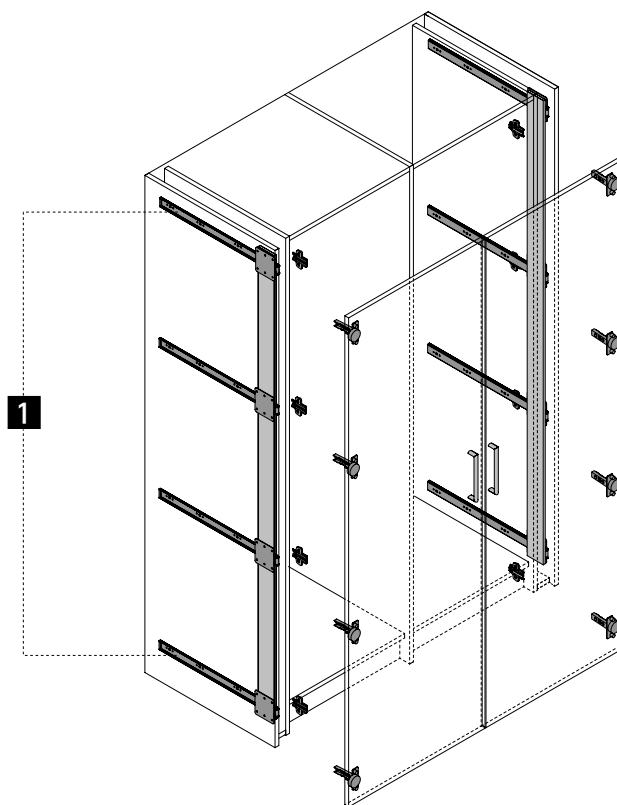

► Planning dimensions in brief

Installation dimensions

Door height (H) = inside cabinet body height (LKH) - 6 mm
 Door width (B) = inside cabinet body width (LKB) - 7 mm

Positioning depth (Y) = door thickness (TD) + 2 mm
 Minimum cabinet depth (MKT) = nominal dimension (B1) + positioning depth (Y) + rear wall distance (Z)

Article	Dimension mm					
	B1	B2	B3	B4	B5	B6
KA 5740/300	302	206	272	-	-	300
KA 5740/350	352	256	304	-	-	350
KA 5740/400	402	306	368	-	-	400
KA 5740/450	452	356	144	304	400	450
KA 5740/500	502	406	176	336	464	500
KA 5740/550	552	456	208	368	528	550
KA 5740/600	602	506	240	400	560	600
KA 5740/650	652	556	272	432	624	650
KA 5740/700	702	606	304	464	656	700

Recommended quantity of KA 5740 retractable door fittings depends on door height.

Retractable door system

▶ KA 5740

▶ System components

System summary

1 Door set

2 System accessories

Retractable door system