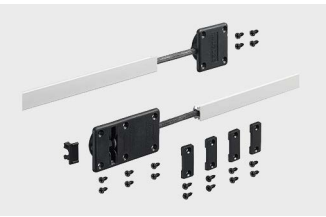

Retractable door system

► KA 5740

Stroke of genius

Mounted on the KA 5740 retractable door fitting, the doors can slide back into the sides of the cabinet body when they are opened. Perfect, for example, for TV and multimedia furniture or for a cocktail cabinet that opens up in a jiffy and disappears again just as quickly. The fitting's mechanism

Planning dimensions in brief

951

System components

952 - 953

Locking systems

1153

Accessories

1019 - 1032