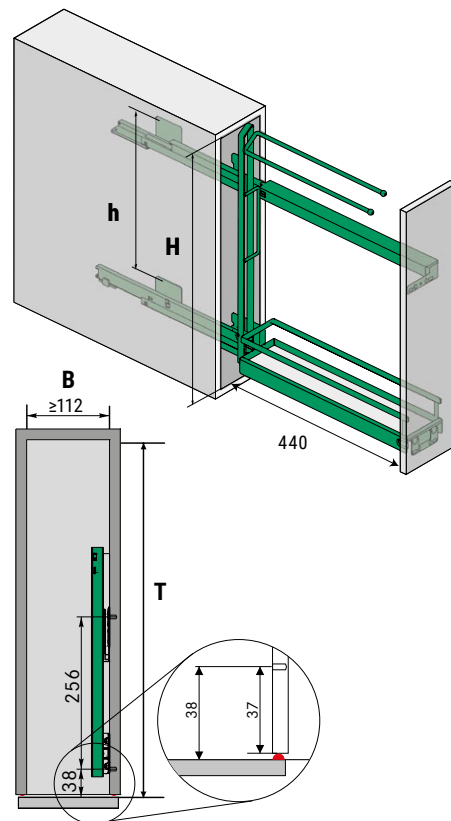

Fig.: Dimensions in mm

B = Clear inside width:	≥ 112 mm
T = Clear inside depth:	≥ 481 mm
H = Clear inside height:	≥ 592 mm
h = Hole distance:	380 mm

Item no. Dimensions (mm)

For 90° base unit
Door mounted
right

Maximum load:
12 kg

233465 0005
233465 9846

No.15 3D-X towel holder pull-out style
complete; incl. full-extension runners

Colour code:
Chrome 0005
Anthracite 9846

Standard with

damping

For 90° base unit
Door mounted
right

Maximum load:
12 kg

233464 0005
233464 0102

No.15 3D-X towel holder pull-out classic
complete; incl. full-extension runners

Colour code:
Chrome 0005
Silver 0102

Standard with

damping